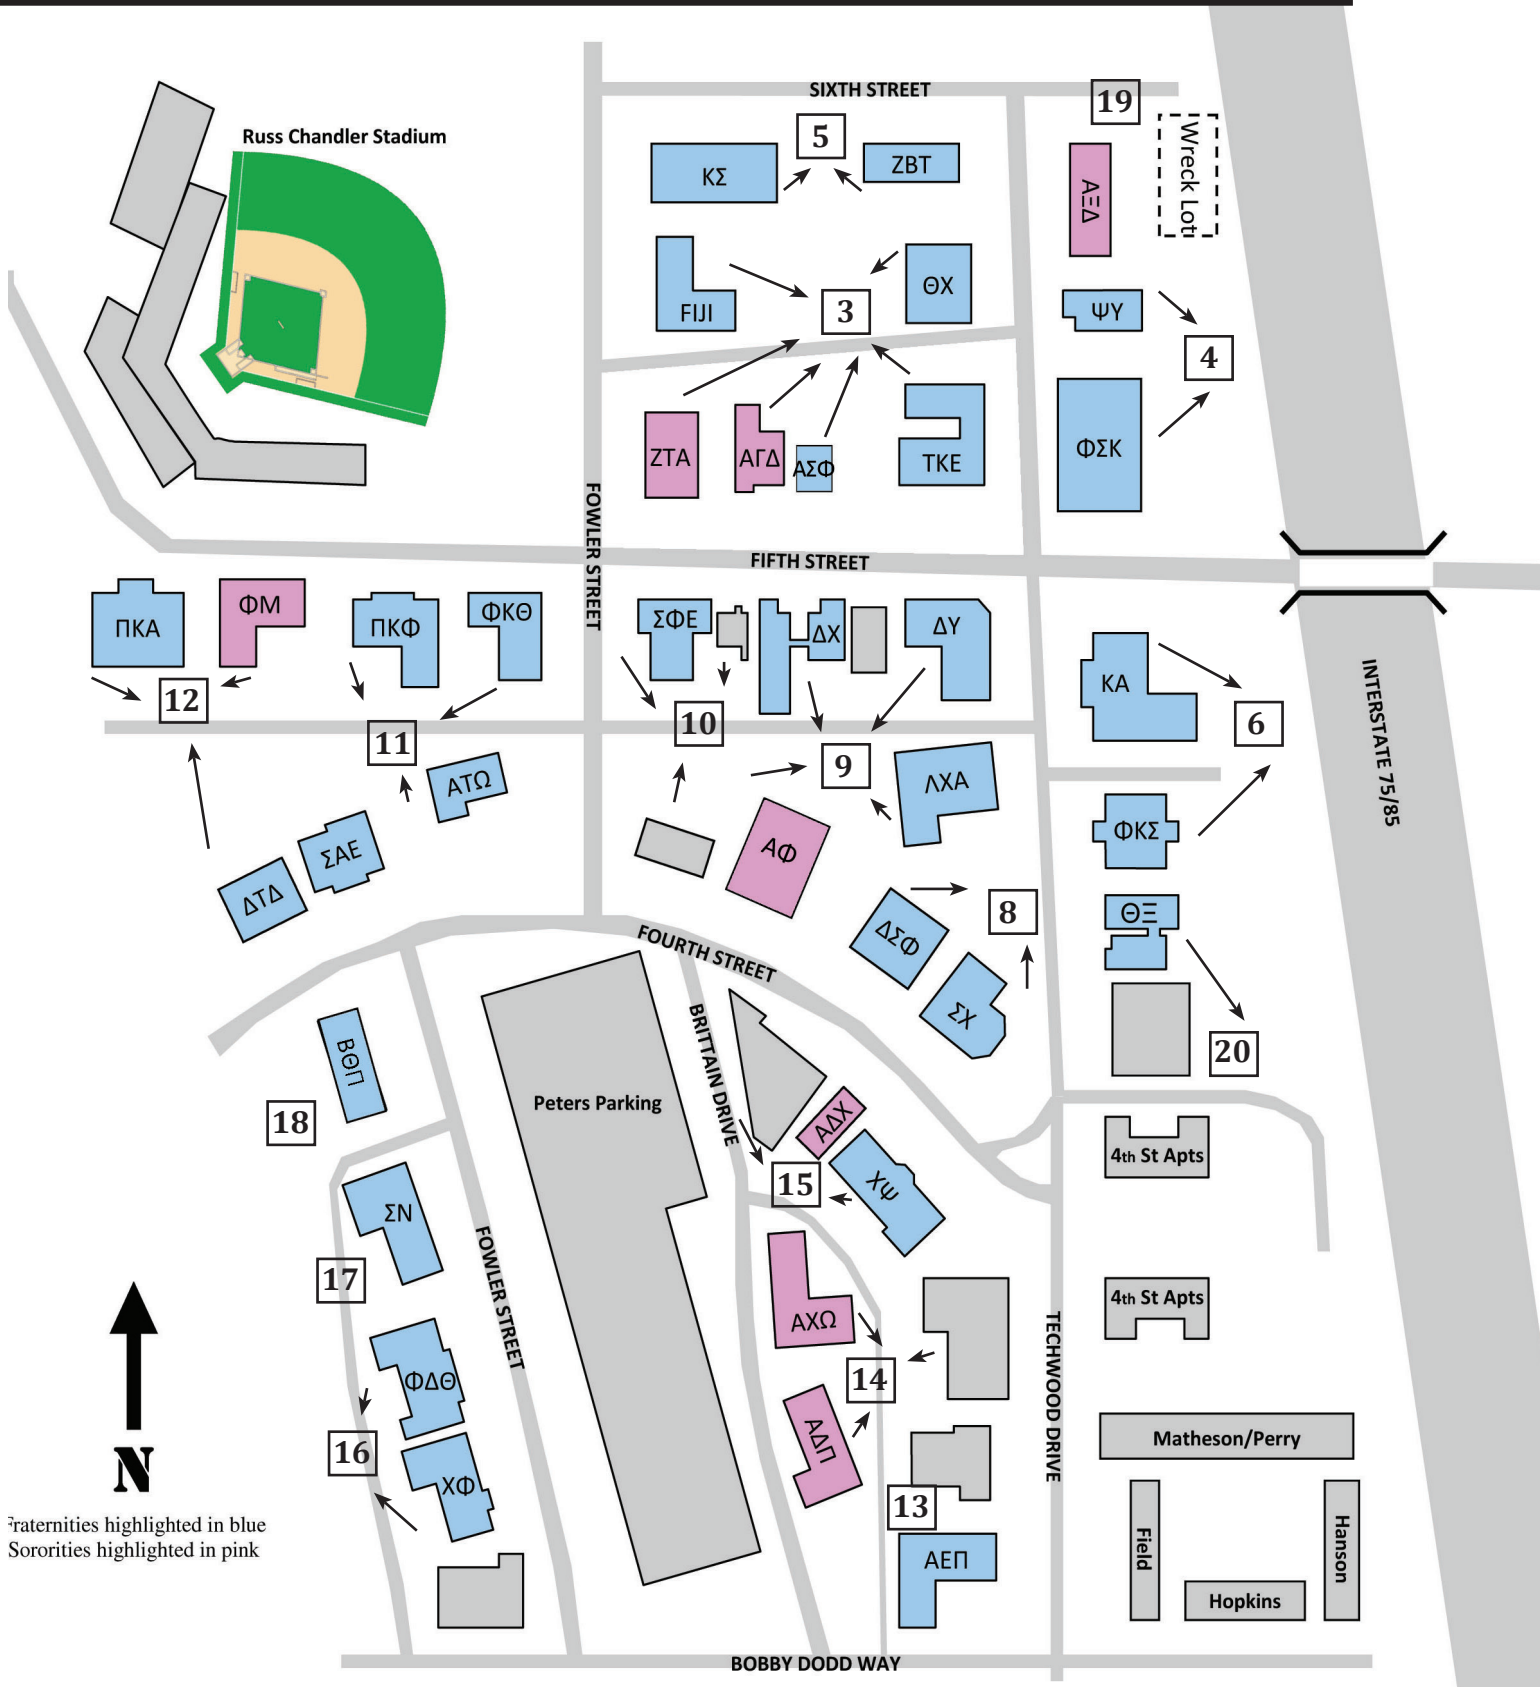

# Greek Sector Waste Facilities Map 2016

Fraternities highlighted in blue  
Sororities highlighted in pink