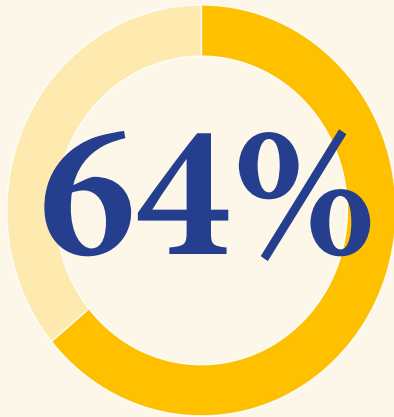

# GNA Year in Review

2013 - 2014

of trash violations occur on Mondays or Fridays

of dumpster violations occur on Mondays or Tuesdays

chapters participated in Recycling Pilot Program

13 facilities use an outside contractor for lawn care