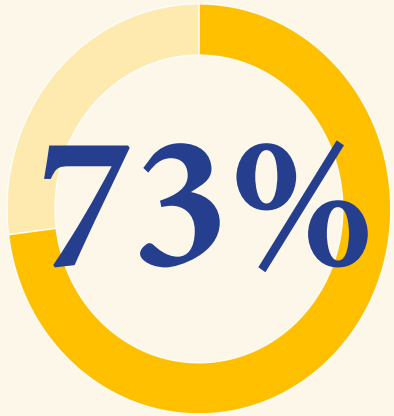

# GNA Year in Review

2013 - 2014

of trash violations occur on Mondays or Fridays

of dumpster violations occur on Mondays or Tuesdays

chapters participated in Recycling Pilot Program

13 facilities use an outside contractor for lawn care